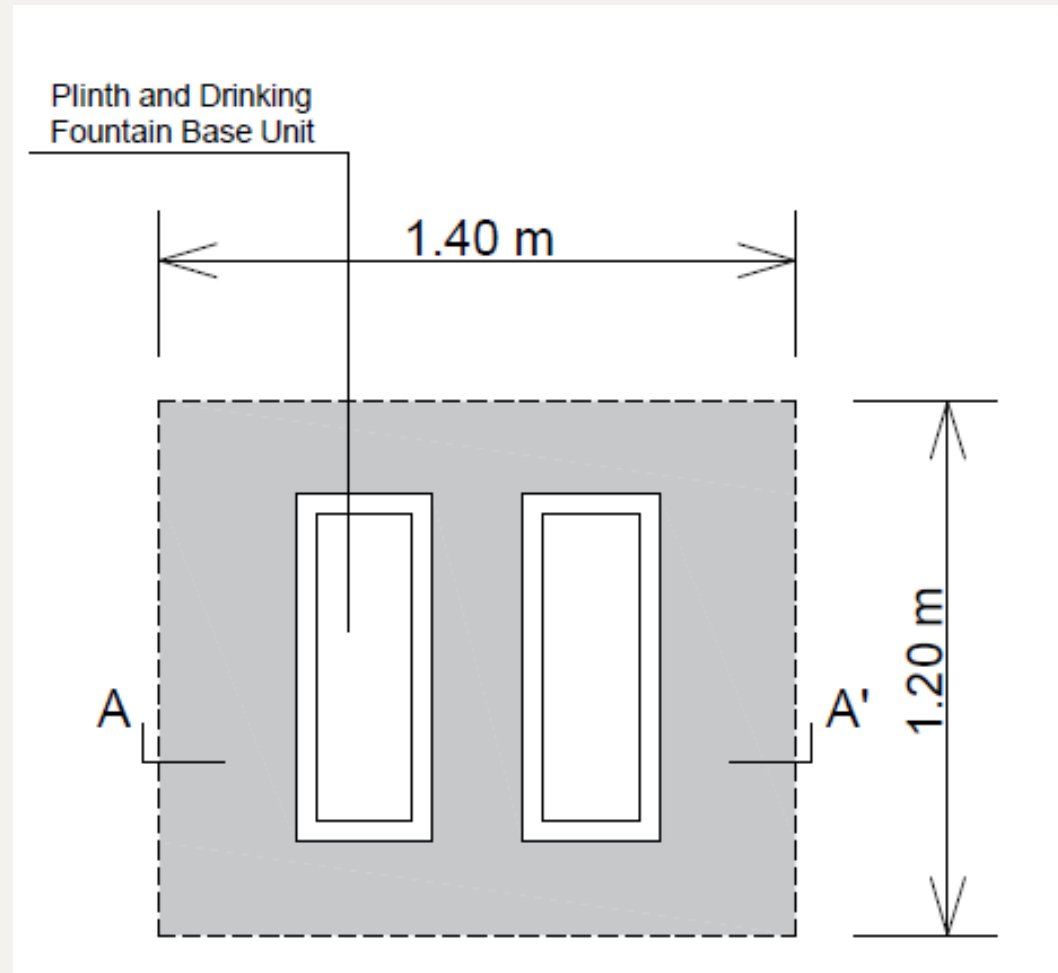

SABEEL 2020 OPEN CALL

TECHNICAL SPECIFICATIONS

Volumetric design limit area for signature unit

SABEEL 2020 OPEN CALL

TECHNICAL SPECIFICATIONS

Plan view

SABEEL 2020 OPEN CALL

TECHNICAL SPECIFICATIONS

Section view