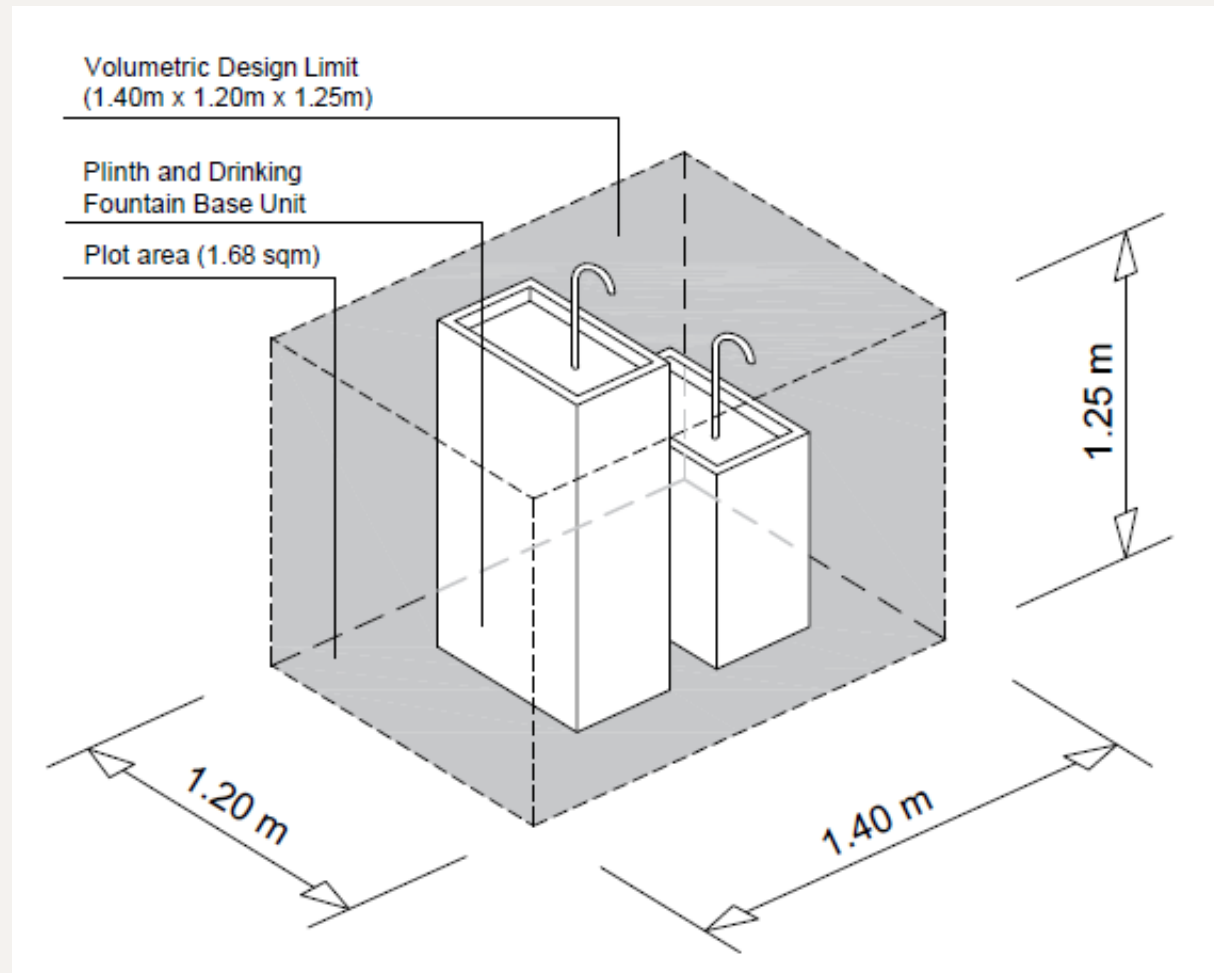

SABEEL 2020 OPEN CALL

TECHNICAL SPECIFICATIONS

Volumetric design limit area for signature unit

SABEEL 2020 OPEN CALL

TECHNICAL SPECIFICATIONS

Plan view

SABEEL 2020 OPEN CALL

TECHNICAL SPECIFICATIONS

Section view